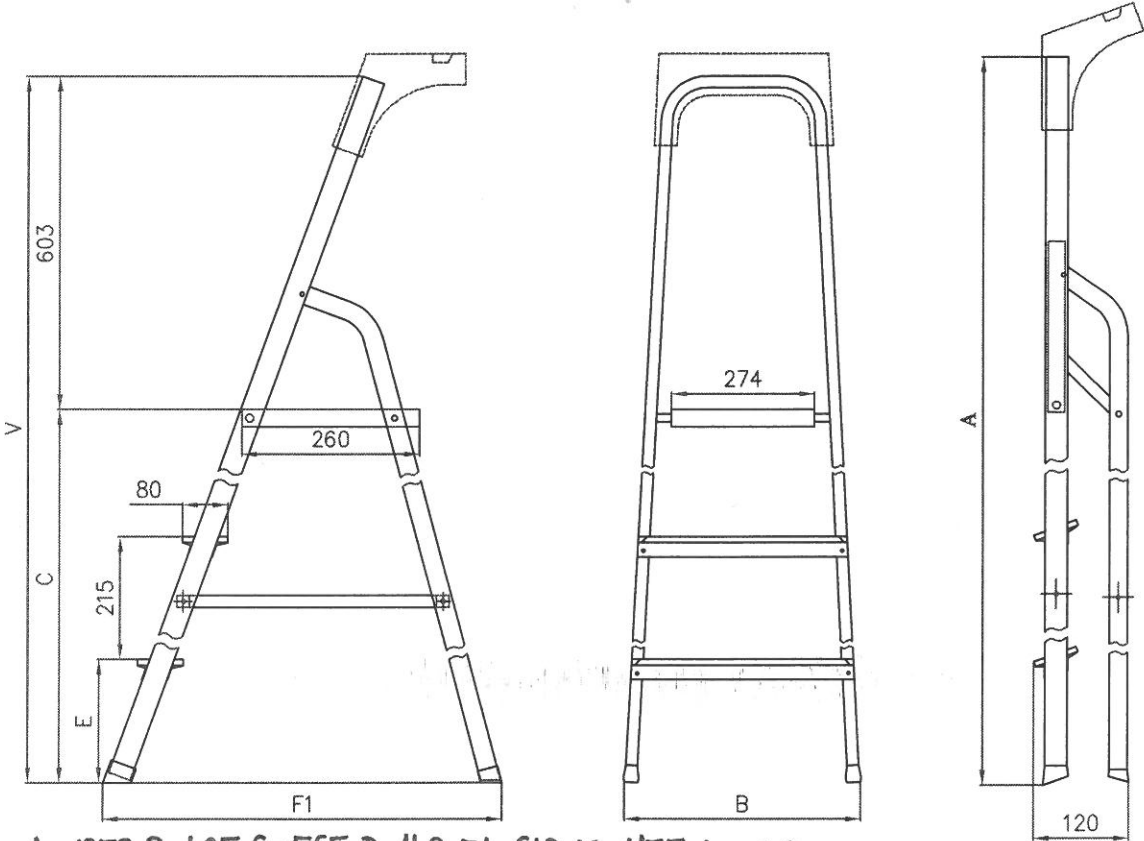

# Domestic aluminium ladders ALW

A-1253, B-405, C-565, D-140, F1-610, V-1175, kg-2,8